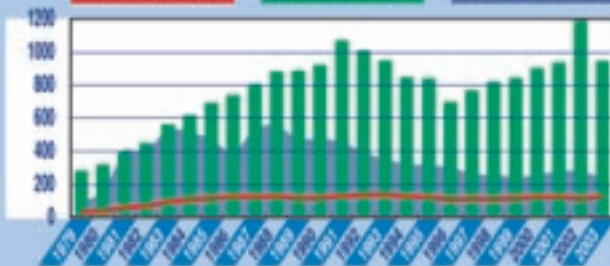

VESSELS

MEMBERS

TASKINGS