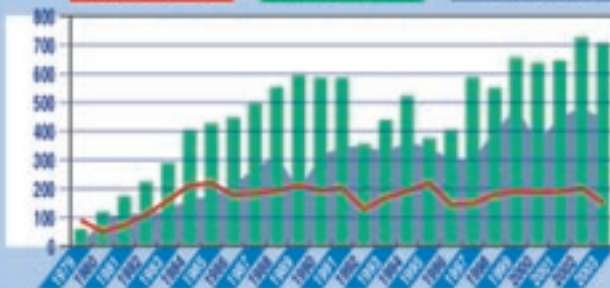

Federally Incorporated on January 31, 1979

2003 Statistics

Membership:	706	Pleasure Craft Courtesy Checks:	601
Vessels (units):	151	Training Exercises:	81
Taskings (2003):	440	Safe Boating Displays:	93
Total since 1979:	7,028		

VESSELS

MEMBERS

TASKINGS

CCGA ZONES

Maritimes

CCGA Maritimes
Federally Incorporated on August 9, 1978

2003 Statistics

Membership:	728	Pleasure Craft Courtesy Checks:	268
Vessels (units):	444	Training Exercises:	6
Taskings (2003):	241	Safe Boating Displays:	24
Total since 1979:	4,829		